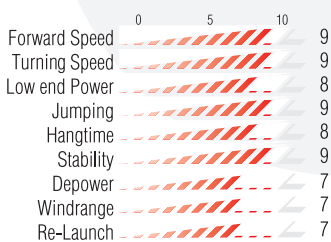

Compared to 2006

- Further refinements in construction by increasing seam, trailing edge and wingtip reinforcement.
- Increased focus on stability in smaller sizes.

Compared to the Flow

- More direct steering through dedicated C-Kite design.

Compared to the Reactor

- The lift offers more stability and general ease of use.

Target customer

Intermediate to advanced C-Kite riders.

Performance Characteristics

Turning Characteristic**Key Selling points**

- Ideal for riding fast and aggressively
- Extremely responsive
- Precise handling
- Instant power delivery
- 4/5 Line modular control bar to suit all riding styles.
- Excellent wind range and de-power capability